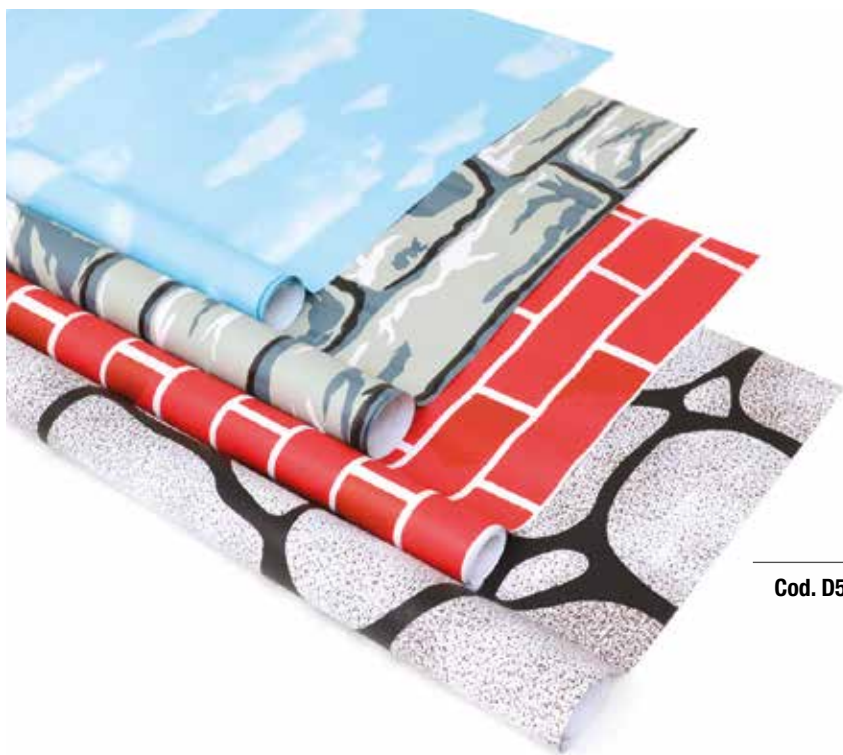

Fadeless® Designs Themed Four Packs

Four rolls per pack

Cod. D56668CI101

Cod. D56460CI101

Cod. D56468CI101

Code	EA	Min	Icon	Description	Quantity	Dimensions	Price
D56668CI101	5356681	1		Fadeless Seasonal Assortment	4x Rolls	1218mm x 3.6m	-
D56460CI101	564604	1		Fadeless Natural Elements Assortment	4x Rolls	1218mm x 3.6m	-
D56468CI101	5646805	1		Fadeless Best Sellers Assortment	4x Rolls	1218mm x 3.6m	-