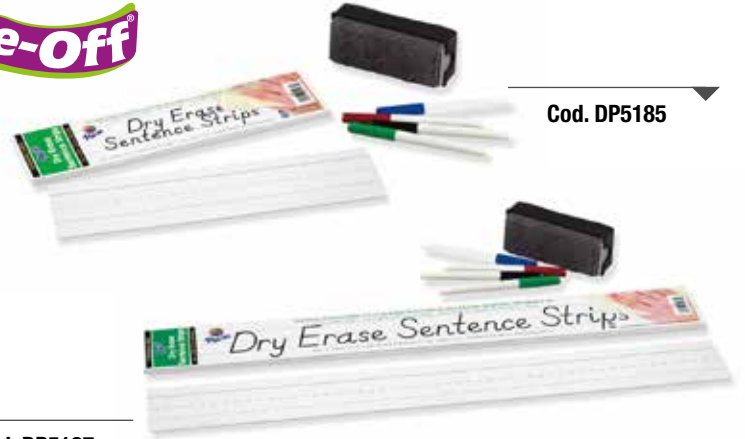

Cod. DP5185

Cod. DP5187

Code	EA-045173	Min				
P5186	051862	12	Sentence Strips	30x Pieces 75mm x 600mm 3x Colours (as shown)		-
Code	EA-045173	Min				
DP5185	051855	12	Sentence Strips	30x Pieces 76mm x 600mm White		-
DP5187	051879	12	Sentence Strips	30x Pieces 76mm x 300mm White		-

Sentence Strips

Sentence strips are pre-cut and pre-ruled to save time for the busy teacher. Ideal for literacy hour and selected numeracy tasks. 76 x 609mm with 38mm rule, 19mm midline and 25mm descender space. Each pack contains 100 strips.