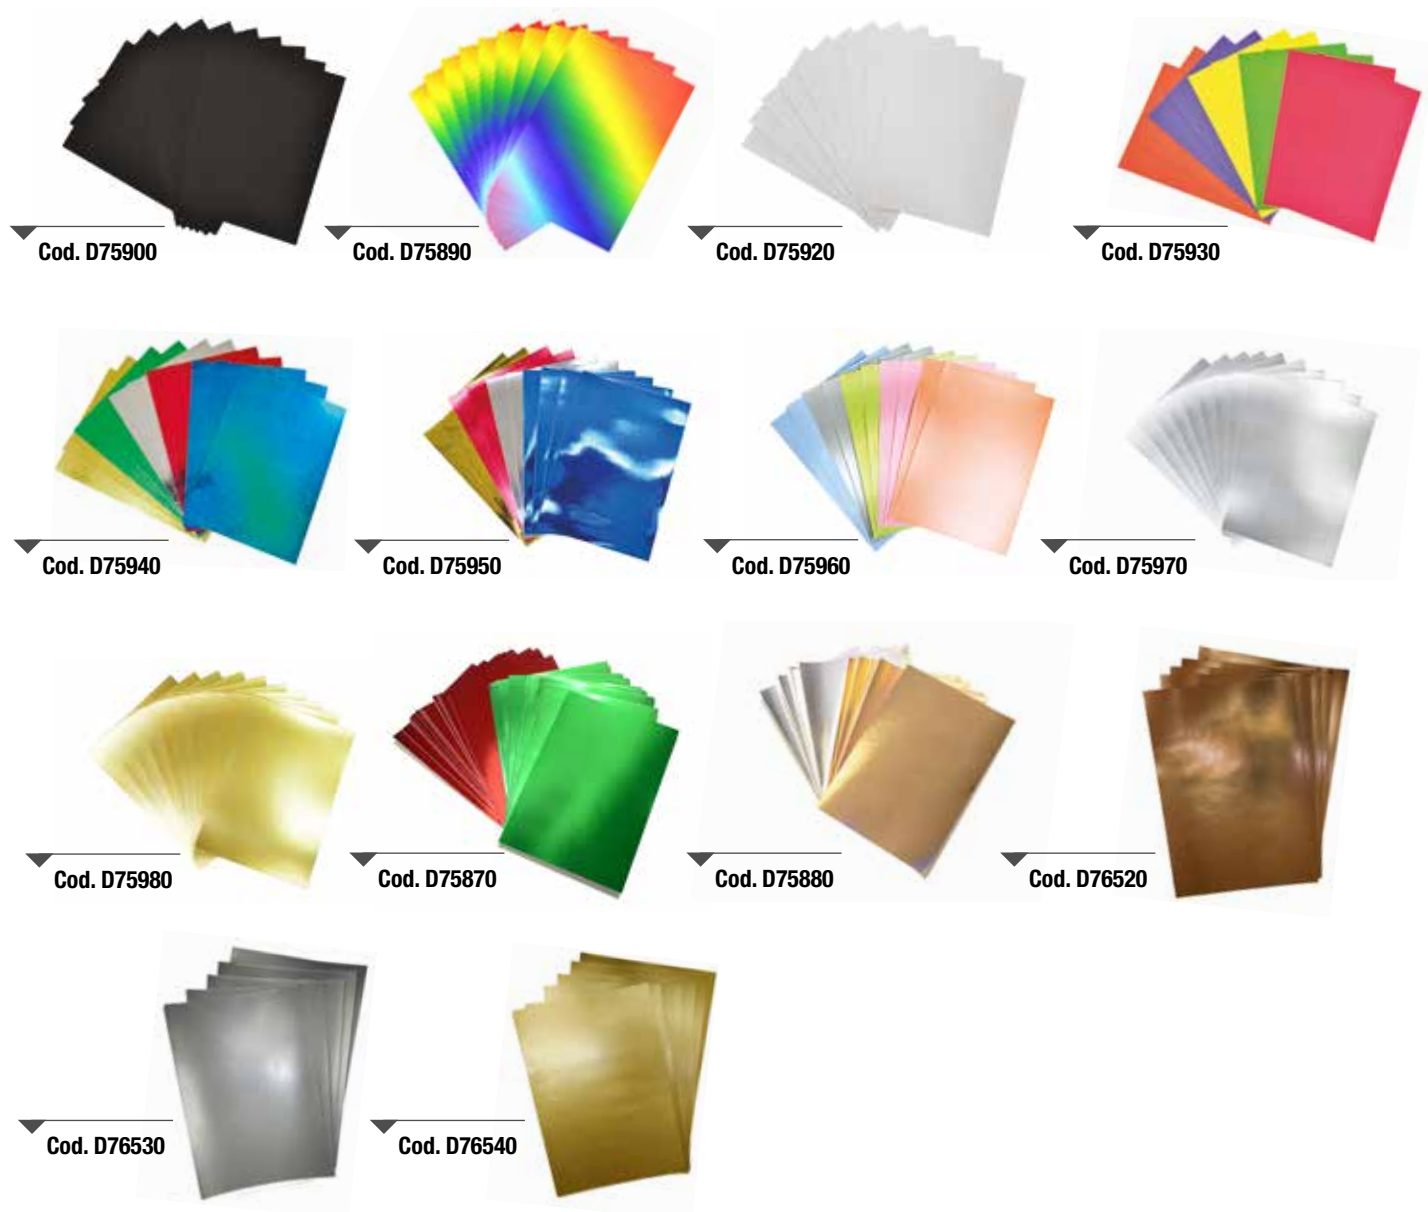

Basic Card Packs

Code	EA- 50 5 2 8 6	Min			
D75900	5475900	20	Black	50x Sheets A3 230 microns	-
D75910	5375910	20	Black	100x Sheets A4 230 microns	-
D75890	5175893	20	Rainbow	50x Sheets A4 230 microns	-
D75920	5275920	20	White	100x Sheets A4 230 microns	-
D75930	5175930	20	Coloured	100x Sheets A4 230 microns	-
D75940	5075940	20	Holographic	50x Sheets A4 230 microns	-
D75950	5075957	20	Mirror	50x Sheets A4 230 microns	-
D75960	5075964	20	Pearlescent	50x Sheets A4 230 microns	-
D75970	5075971	20	Silver	50x Sheets A4 230 microns	-
D75980	5075988	20	Gold	50x Sheets A4 230 microns	-
D75870	5475870	20	Red / Green Mirror	50x Sheets A5 230 microns	-
D75880	5375880	20	Silver / Gold Mirror	50x Sheets A5 230 microns	-
D76520	5076527	20	Bronze	20x Sheets A4 225gsm	-
D76530	5076534	20	Silver	20x Sheets A4 225gsm	-
D76540	5076541	20	Gold	20x Sheets A4 225gsm	-